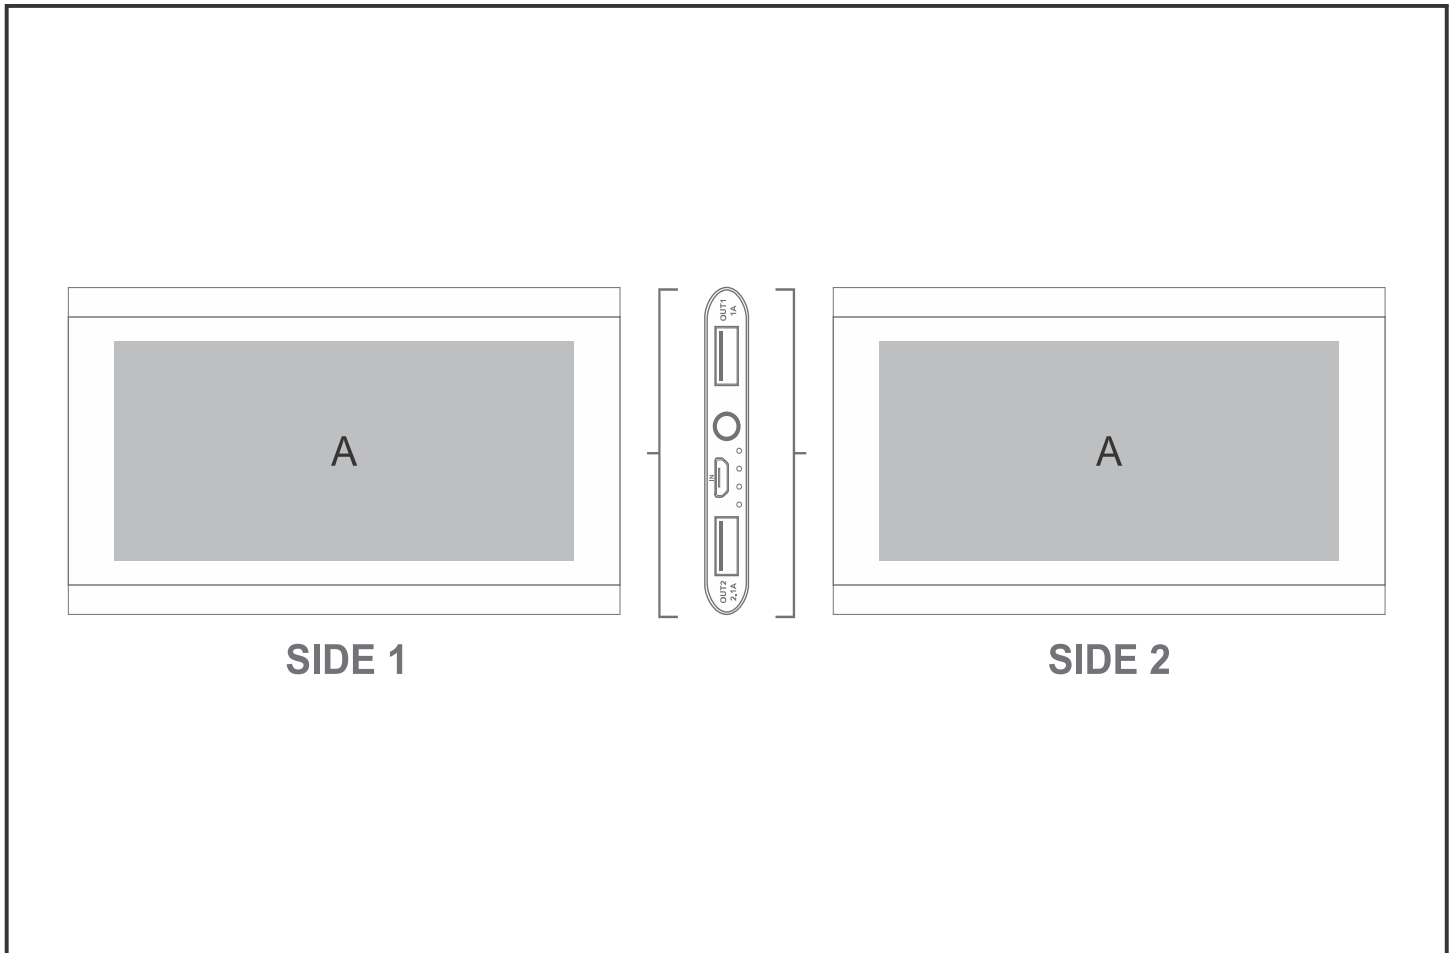

TECH-5016

Odeon Slim Executive Power Bank - 4,000mAh

Need to know:

- Includes 1-Position Laser Engraving OR 1-Colour, 1-Position Screen Print OR 1-Position Direct Print (setup fee applies)
- Texture will affect pad print
- Laser Colour: White

Branding Options:

Position	Branding Method (Branding Code)	No. of Colours	Dimension
A	Pad Printing (PC)	4 Colours	60mm wide x 40mm high
A	Screen Print (SC)	1 Colour	100mm wide x 45mm high
A	Laser Engraving (LB)		100mm wide x 45mm high
A	Direct to Print (DP-B)	Full Colour	118mm wide x 50mm high